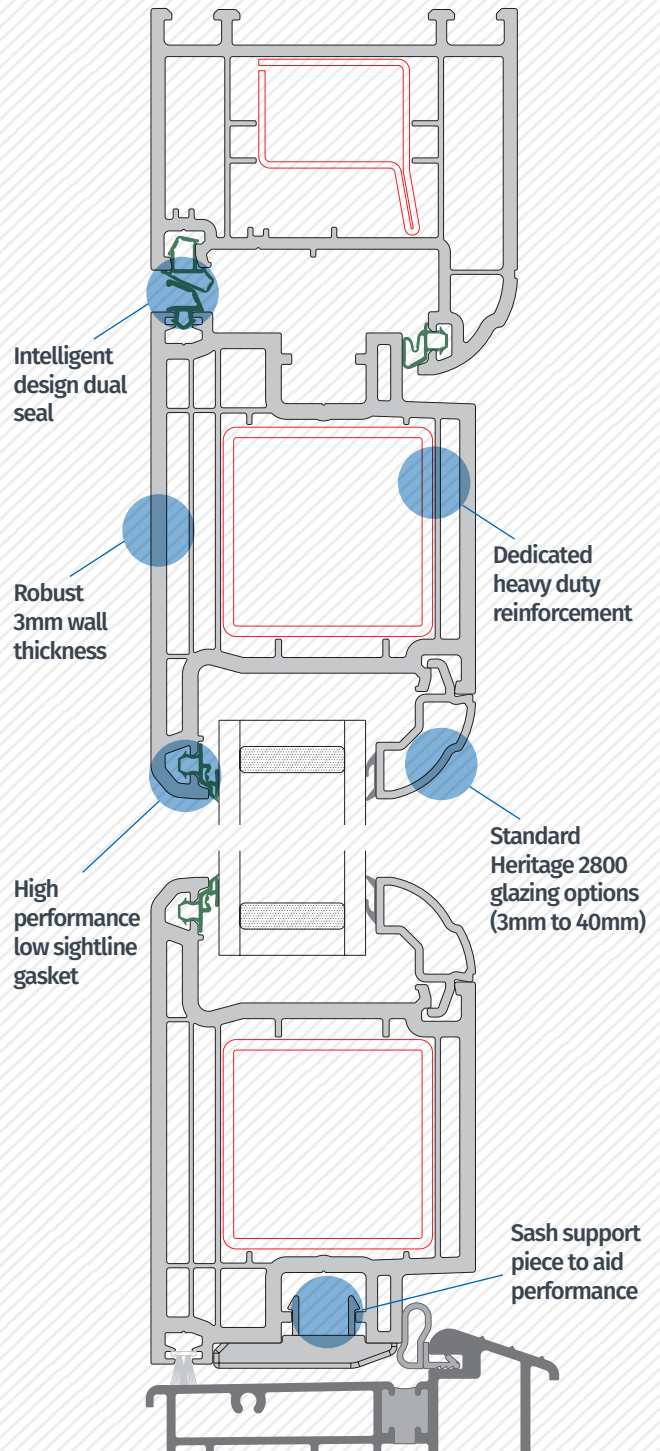

Heritage Flush Door

Available with mechanical joint

Weather Performance

Internally we've adopted our tried and tested high performance multifunctional weatherseal. With a continuous seal welded at the corners, air tightness is always maintained meaning no loss of comfort inside the home.

Externally a new dual seal combination maximises water tightness and conceals hardware.

An integral drainage slope encourages water to drain away quickly and easily.

Security

Deceuninck supplies its Heritage flush door system with a comprehensive set of dedicated hardware as standard. Designed in conjunction with a market leading hardware brand, all components are 100% bespoke, giving you a level of performance and security that cannot be matched.

For the best looking and best performing flush door, fit hardware supplied and approved by Deceuninck.

Insulation

Heritage flush door whilst robust still offers a level of insulation far in excess of today's regulatory requirements. Designed to imitate products from the past, flush door does more than to replicate aesthetics, it will enhance the comfort of your home for years to come.

deceuninck

Deceuninck Limited

Stanier Road • Porte Marsh Industrial Estate • Calne • Wiltshire SN11 9PX
T 01249 816 969 • F 01249 815 234
deceuninck.ltd@deceuninck.com • www.deceuninck.co.uk

December 2023

Document No:
82130 – 8104
Heritage Flush Door